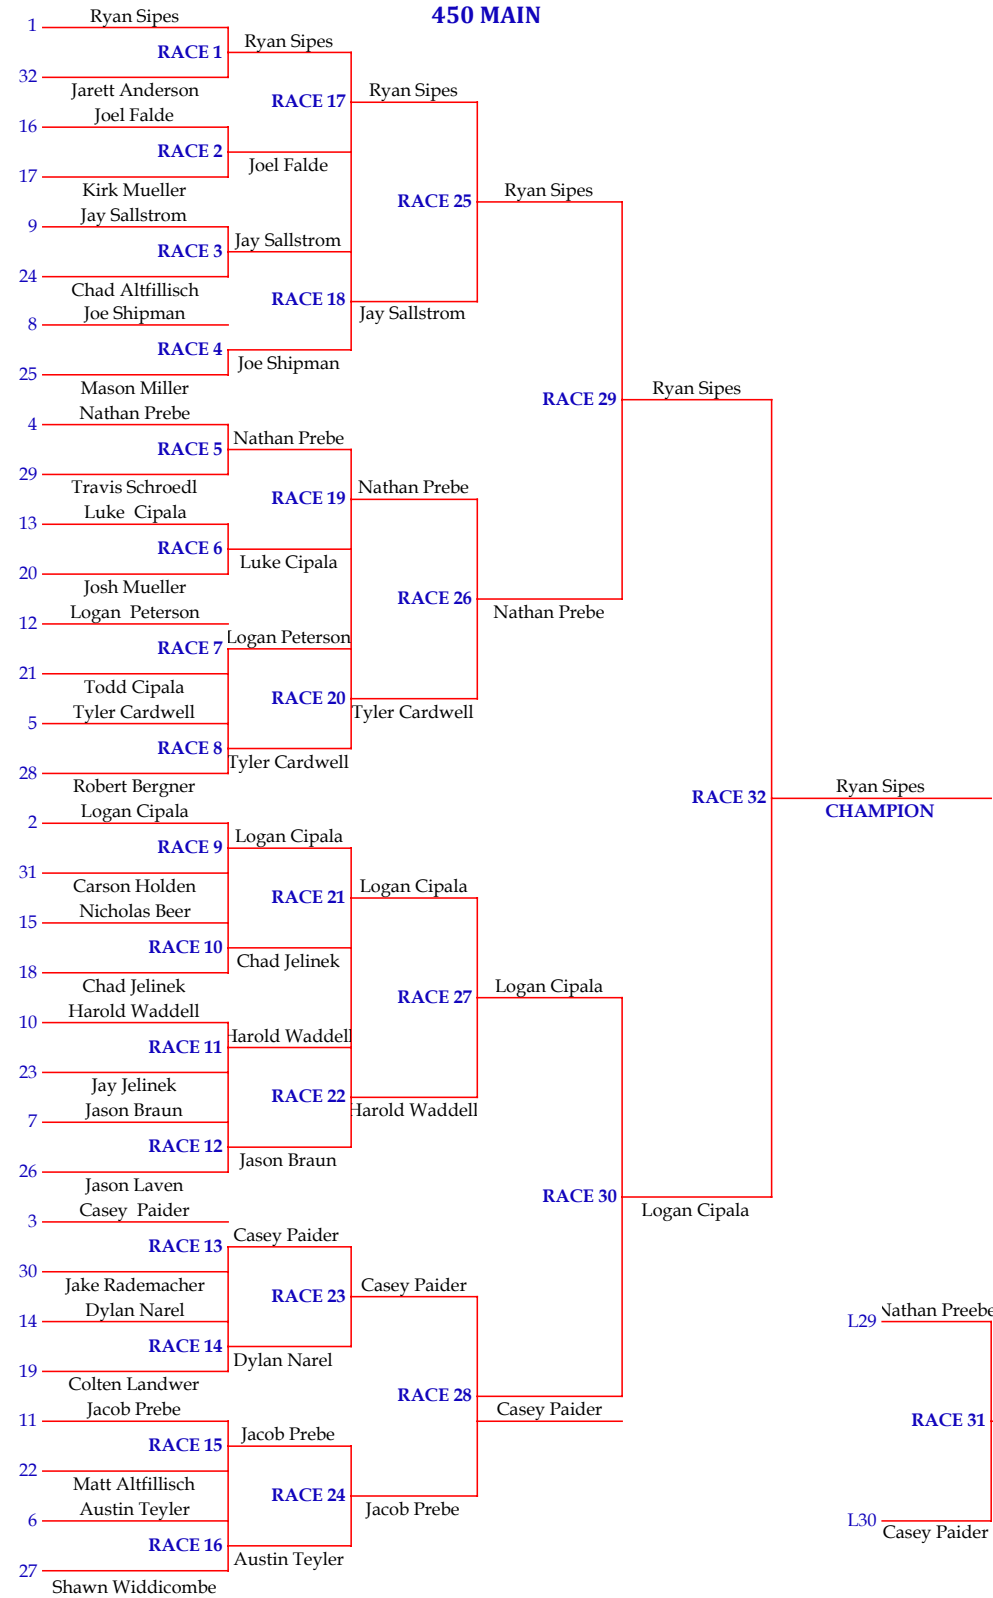

MOTOCULMB SUPER SERIES

450 MAIN

450 MAIN FINISH		SERIES POINTS
1	Ryan Sipes	25
2	Logan Cipala	22
3	Casey Paider	20
4	Nathan Prebe	18
5	Tyler Cardwell	16
6	Jay Sallstrom	15
7	Harold Waddell	14
8	Jacob Prebe	13
9	Austin Teyler	12
10	Jason Braun	11
11	Joe Shipman	10
12	Logan Peterson	9
13	Luke Cipala	8
14	Dylan Narel	7
15	Joel Falde	6
16	Chad Jelinek	5
17	Nicholas Beer	4
18	Kirk Mueller	3
19	Colten Landwer	2
20	Josh Mueller	1
21	Todd Cipala	
22	Matt Altfillisch	
23	Jay Jelinek	
24	Chad Altfillisch	
25	Mason Miller	
26	Jason Laven	
27	Shawn Widdicombe	
28	Robert Bergner	
29	Travis Schroedl	
30	Jake Rademacher	
31	Carson Holden	
32	Jarett Anderson	