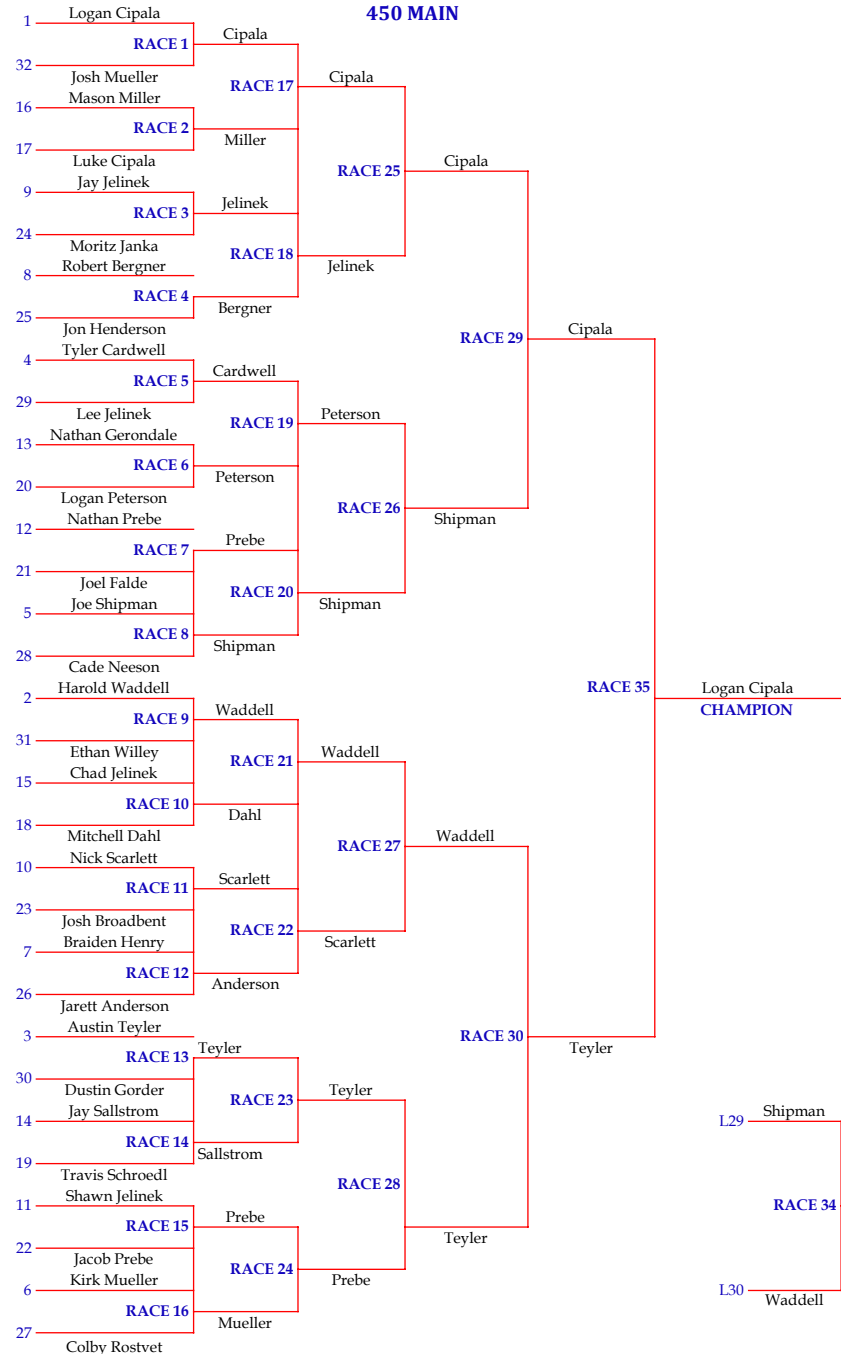

MOTOClimb SUPER SERIES

450 MAIN

450 MAIN FINISH	SERIES POINTS
1 Logan Cipala	25
2 Austin Teyler	22
3 Joe Shipman	20
4 Harold Waddell	18
5 Jay Jelinek	16
6 Nick Scarlett	15
7 Logan Peterson	14
8 Jacob Prebe	13
9 Tyler Cardwell	12
10 Kirk Mueller	11
11 Robert Bergner	10
12 Nathan Prebe	9
13 Jay Sallstrom	8
14 Mason Miller	7
15 Mitch Dahl	6
16 Jarret Anderson	5
17 Braiden Henry	4
18 Shawn Jelinek	3
19 Nathan Gerondale	2
20 Chad Jelinek	1
21 Luke Cipala	
22 Travis Shroedl	
23 Joel Falde	
24 Josh Broadbent	
25 Moritz Janka	
26 Jon Henderson	
27 Colby Rostvet	
28 Cade Neeson	
29 Dustin Gorder	
30 Ethan Willey	
31 Josh Mueller	
32 Lee Jelinek