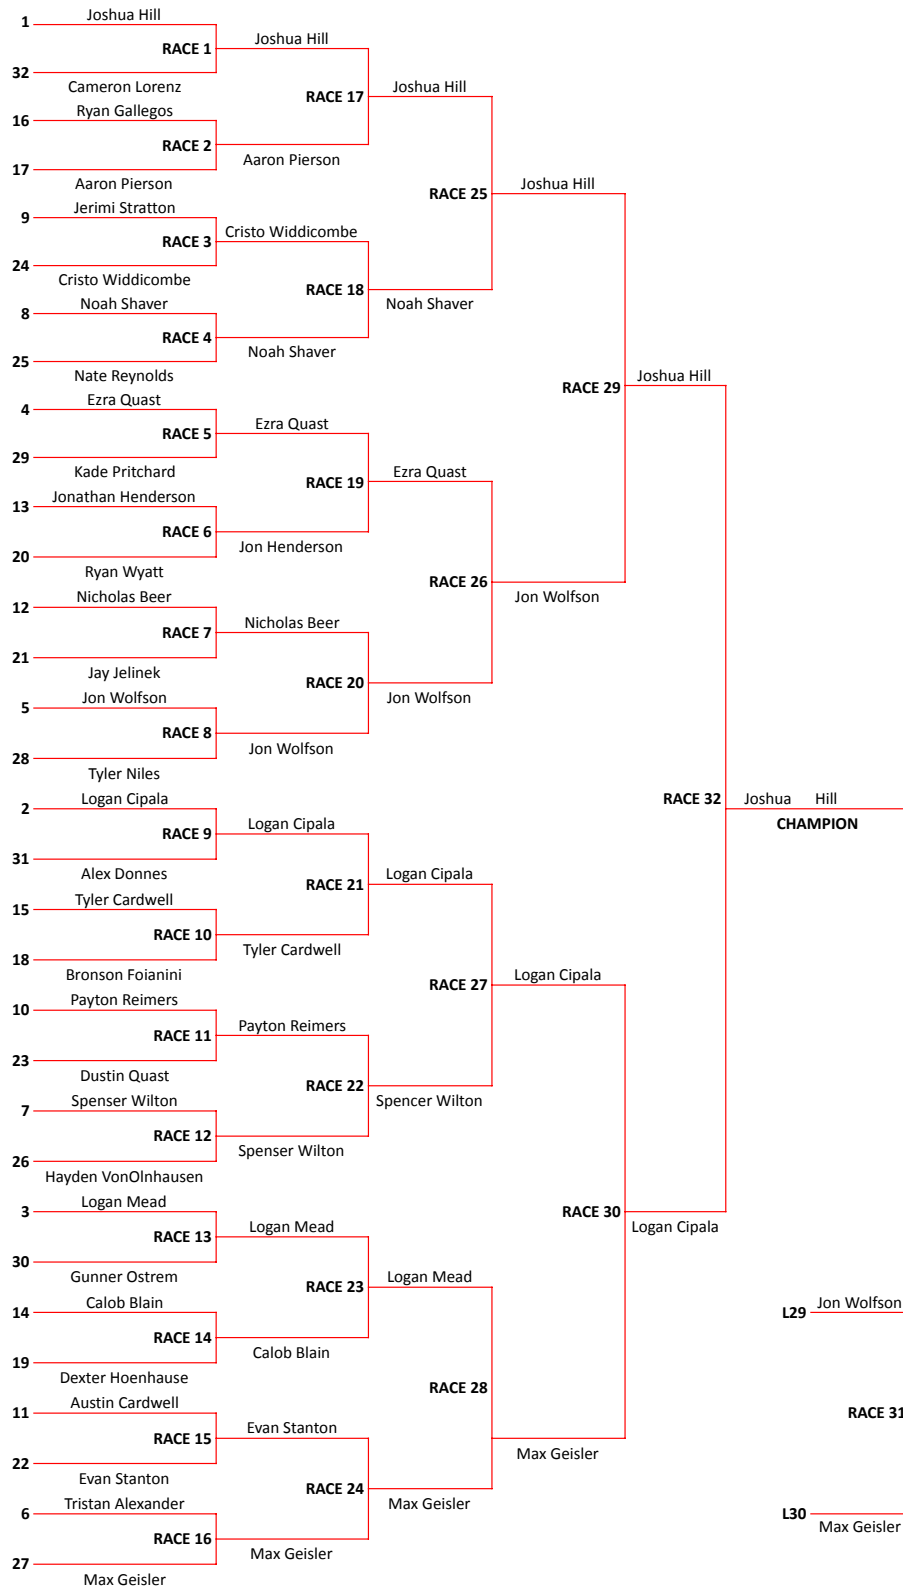

AMA CF MOTO MOTOClimb SUPER SERIES
SENTED BY HI-TECH MOTORSPORTS
NITRO NATIONAL
COLUMBUS, MT
ROUND 3 OF 5 - JUNE 15, 2024

VERTICROSS

POS.	NAME	POINTS
1	Joshua Hill	10
2	Logan Cipala	9
3	Max Geisler	8
4	Jon Wolfson	7
T.5	Logan Mead	6
T.5	Ezra Quast	6
T.5	Noah Shaver	6
T.5	Spenser Wilton	6
T.9	Nicholas Beer	5
T.9	Calob Blain	5
T.9	Tyler Cardwell	5
T.9	Jon Henderson	5
T.9	Aaron Pierson	5
T.9	Payton Reimers	5
T.9	Evan Stanton	5
T.9	Cristo Widdicombe	5