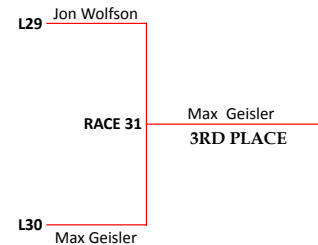

VERTICROSS	NAME		MOTO 1
1	Joshua	Hill	10
2	Logan	Cipala	9
3	Max	Geisler	8
4	Jon	Wolfson	7
T.5	Logan	Mead	6
T.5	Ezra	Quast	6
T.5	Noah	Shaver	6
T.5	Spenser	Wilton	6
T.9	Nicholas	Beer	5
T.9	Calob	Blain	5
T.9	Tyler	Cardwell	5
T.9	Jon	Henderson	5
T.9	Aaron	Pierson	5
T.9	Payton	Reimers	5
T.9	Evan	Stanton	5
T.9	Cristo	Widdicombe	5

PRO OPEN	NAME		MOTO 2
1	Jon	Wolfson	20
2	Logan	Cipala	19
3	Jake	Anstett	18
4	Joshua	Hill	17
5	Austin	Cardwell	16
6	Tyler	Cardwell	15
7	Aaron	Pierson	14
8	Tristan	Alexander	13
9	Calob	Blain	12
10	Nicholas	Beer	11
11	Logan	Mead	10
12	Ryan	Gallegos	9
13	Jordan	Jacobson	8
14	Austin	Teyler	7
15	Ryan	Wyatt	6
16	Brad	Cowan	5
17	Jay	Jelinek	4
18	Tyler	Niles	3
19	Cameron	Lorenz	2
20	Cristo	Widdicombe	1

OVERALL	NAME		POINTS
1	Logan	Cipala	37
2	Joshua	Hill	37
3	Jon	Wolfson	33
4	Logan	Mead	24
5	Tyler	Cardwell	20
6	Aaron	Pierson	19
7	Jake	Anstett	18
8	Tristan	Alexander	18
9	Calob	Blain	17
10	Austin	Cardwell	16
11	Nicholas	Beer	16
12	Ezra	Quast	13
13	Spenser	Wilton	10
14	Ryan	Gallegos	9
15	Noah	Shaver	9
16	Jarrett	Anderson	8
17	Max	Geisler	8
18	Austin	Teyler	7
19	Ryan	Wyatt	6
20	Cristo	Widdicombe	6
21	Payton	Reimers	6
22	Brad	Cowan	5
23	Jon	Henderson	5
24	Evan	Stanton	5
25	Jay	Jelinek	4
26	Tyler	Niles	3
27	Cameron	Lorenz	2

AMA CF MOTO MOTOClimb SUPER SERIES
 SENTED BY HI-TECH MOTORSPORTS
 NITRO NATIONAL
 COLUMBUS, MT
 ROUND 3 OF 5 - JUNE 15, 2024

VERTICROSS

POS.	NAME	POINTS
1	Joshua Hill	10
2	Logan Cipala	9
3	Max Geisler	8
4	Jon Wolfson	7
T.5	Logan Mead	6
T.5	Ezra Quast	6
T.5	Noah Shaver	6
T.5	Spenser Wilton	6
T.9	Nicholas Beer	5
T.9	Calob Blain	5
T.9	Tyler Cardwell	5
T.9	Jon Henderson	5
T.9	Aaron Pierson	5
T.9	Payton Reimers	5
T.9	Evan Stanton	5
T.9	Cristo Widdicombe	5