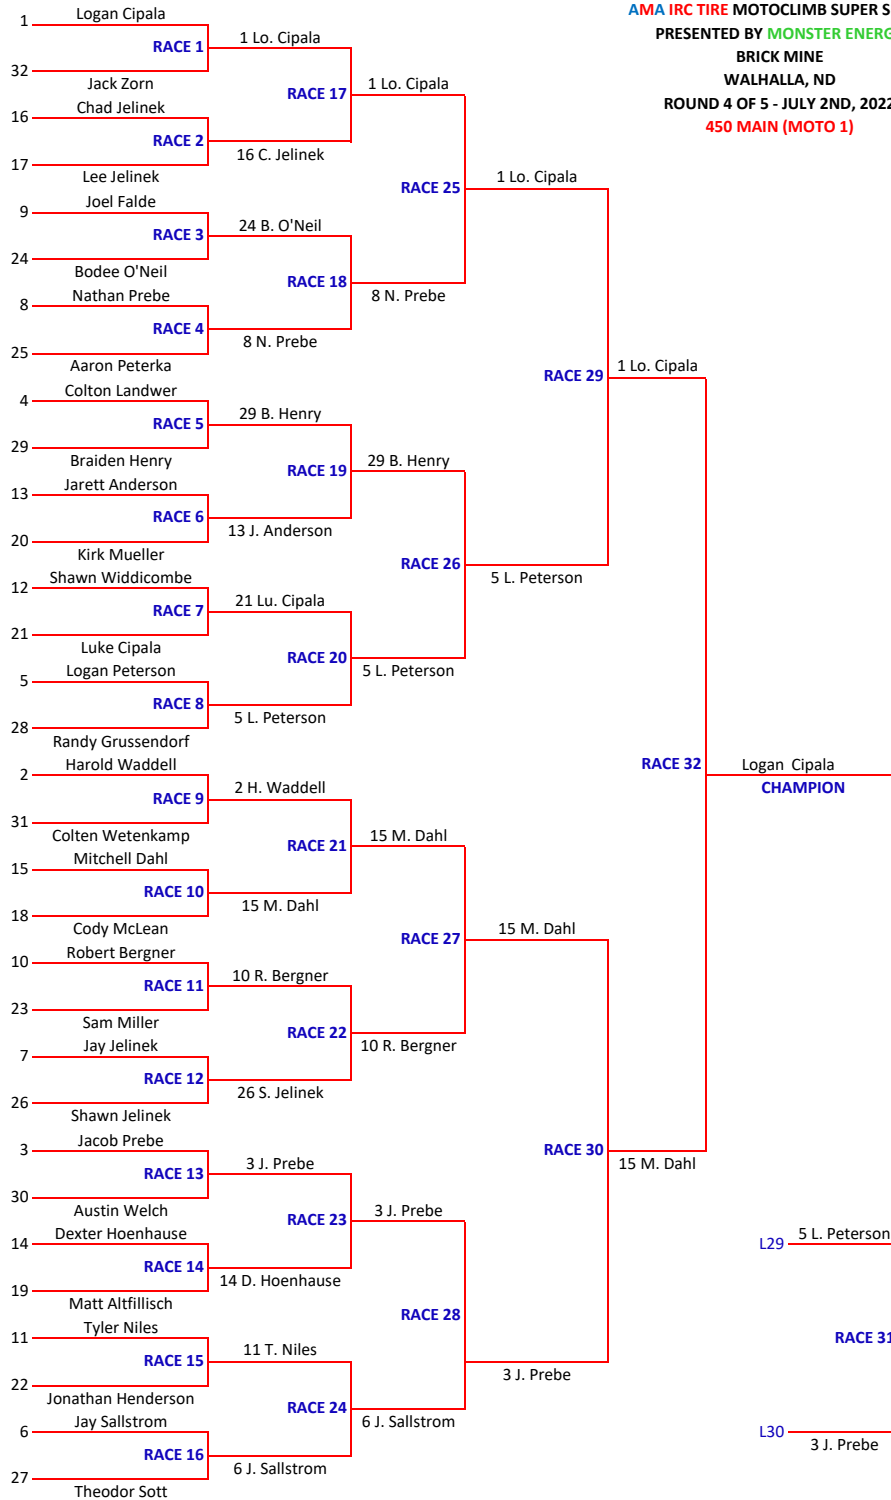

AMA IRC TIRE MOTOCLIMB SUPER SERIES
 PRESENTED BY MONSTER ENERGY
 BRICK MINE
 WALHALLA, ND
 ROUND 4 OF 5 - JULY 2ND, 2022
 450 MAIN (MOTO 1)

POSITION	NAME	POINTS
1	Logan Cipala	25
2	Mitchell Dahl	22
3	Logan Peterson	20
4	Jacob Prebe	18
5	Jay Sallstrom	16
6	Nate Prebe	15
7	Robert Bergner	14
8	Braiden Henry	13
9	Harold Waddell	12
10	Tyler Niles	11
11	Jarett Anderson	10
12	Dexter Hoehense	9
13	Chad Jelinek	8
14	Luke Cipala	7
15	Bodee O'Neil	6
16	Shawn Jelinek	5
17	Colton Landwer	4
18	Jay Jelinek	3
19	Joel Falde	2
20	Shawn Widdicombe	1
21	Lee Jelinek	-
22	Cody McLean	-
23	Matt Altfillisch	-
24	Kirk Mueller	-
25	Jon Henderson	-
26	Sam Miller	-
27	Aaron Peterka	-
28	Theodor Sott	-
29	Randy Grussendorf	-
30	Austin Welch	-
31	Colten Wetenkamp	-
32	Jack Zorn	-

AMA IRC TIRE MOTOCLIMB SUPER SERIES
PRESENTED BY MONSTER ENERGY
BRICK MINE
WALHALLA, ND
ROUND 4 OF 5 - JULY 2ND, 2022

OVERALL

POSITION	NAME		MOTO 1	MOTO 2	TOTAL POINTS
1	Logan	Cipala	25	22	47
2	Harold	Waddell	12	25	37
3	Mitchell	Dahl	22	9	31
4	Jarett	Anderson	10	18	28
5	Jay	Sallstrom	16	11	27
6	Logan	Peterson	20	7	27
7	Bodee	O'Neil	6	16	22
8	Luke	Cipala	7	14	21
9	Chad	Jelinek	8	13	21
10	Kirk	Mueller	0	20	20
11	Jacob	Prebe	18	18	18
12	Joel	Falde	2	15	17
13	Braiden	Henry	13	4	17
14	Robert	Bergner	14	2	16
15	Nate	Prebe	15	0	15
16	Cody	McLean	0	12	12
17	Colten	Landwer	4	8	12
18	Tyler	Niles	11	0	11
19	Jonathan	Henderson	0	10	10
20	Dexter	Hoenhause	9	0	9
21	Jack	Zorn	0	6	6
22	Jay	Jelinek	3	3	6
23	Lee	Jelinek	0	5	5
24	Shawn	Jelinek	5	0	5
25	Matt	Altfillisch	0	1	1
26	Shawn	Widdicombe	1	0	1